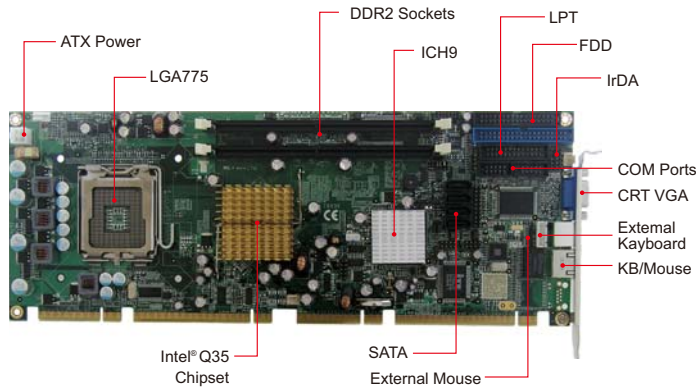

## Features

- Supports Intel® Core™2 Quad / Core™2 Duo / Celeron® 400 Sequence processors (Conroe-L), 800MHz/1066MHz/1333MHz
- 2x DDR2 DIMM, Max. 4GB
- 1x Gigabit LAN or 2x Gigabit LAN
- Integrated VGA (GMA 3100), CRT support
- 4x or 6x SATA II, 2x COM, 4x USB 2.0
- 4x PCI, 1x PCI-E(x16), 4x PCI-E(x1)

## System

CPU Socket	Intel® Core™2 Quad / Core™2 Duo / Celeron® 400 Sequence processors (Conroe-L)
System Memory	2x DDR2 DIMM, Max. 4GB
System Chipset	Intel® Q35 Express + ICH9, 800/1066/1333MHz FSB
BIOS	Award
Watchdog Timer	256 levels
SSD	N/A
H/W Monitor	Yes
Expansion Slot	Supports 4x PCI, 4x PCI-E(x1) or 1x PCI-E(x4), and 1x PCI-E(x16) from backplane

## Graphics

VGA Controller	Intel® Q35 Express integrated (GMA 3100)
VGA Memory	DVMT 4.0 (Intel® GMA 3100); supports memory allocation up to 256MB
LCD Interface	N/A

## Multi I/O

I/O Chipset	Winbond W83627EHG 1x IDE (PCI to PATA), 1x KB, 1x Mouse, IrDA, 1x FDD 1x RS232, 1x RS232/422/485, 4x or 6x SATA II
USB	4 ports on board (USB 2.0) Extra 4 ports through backplane is supported
Audio	Built-in HD audio + HDA codec
Others	IrDA, Digital I/O (4-in/4-out)